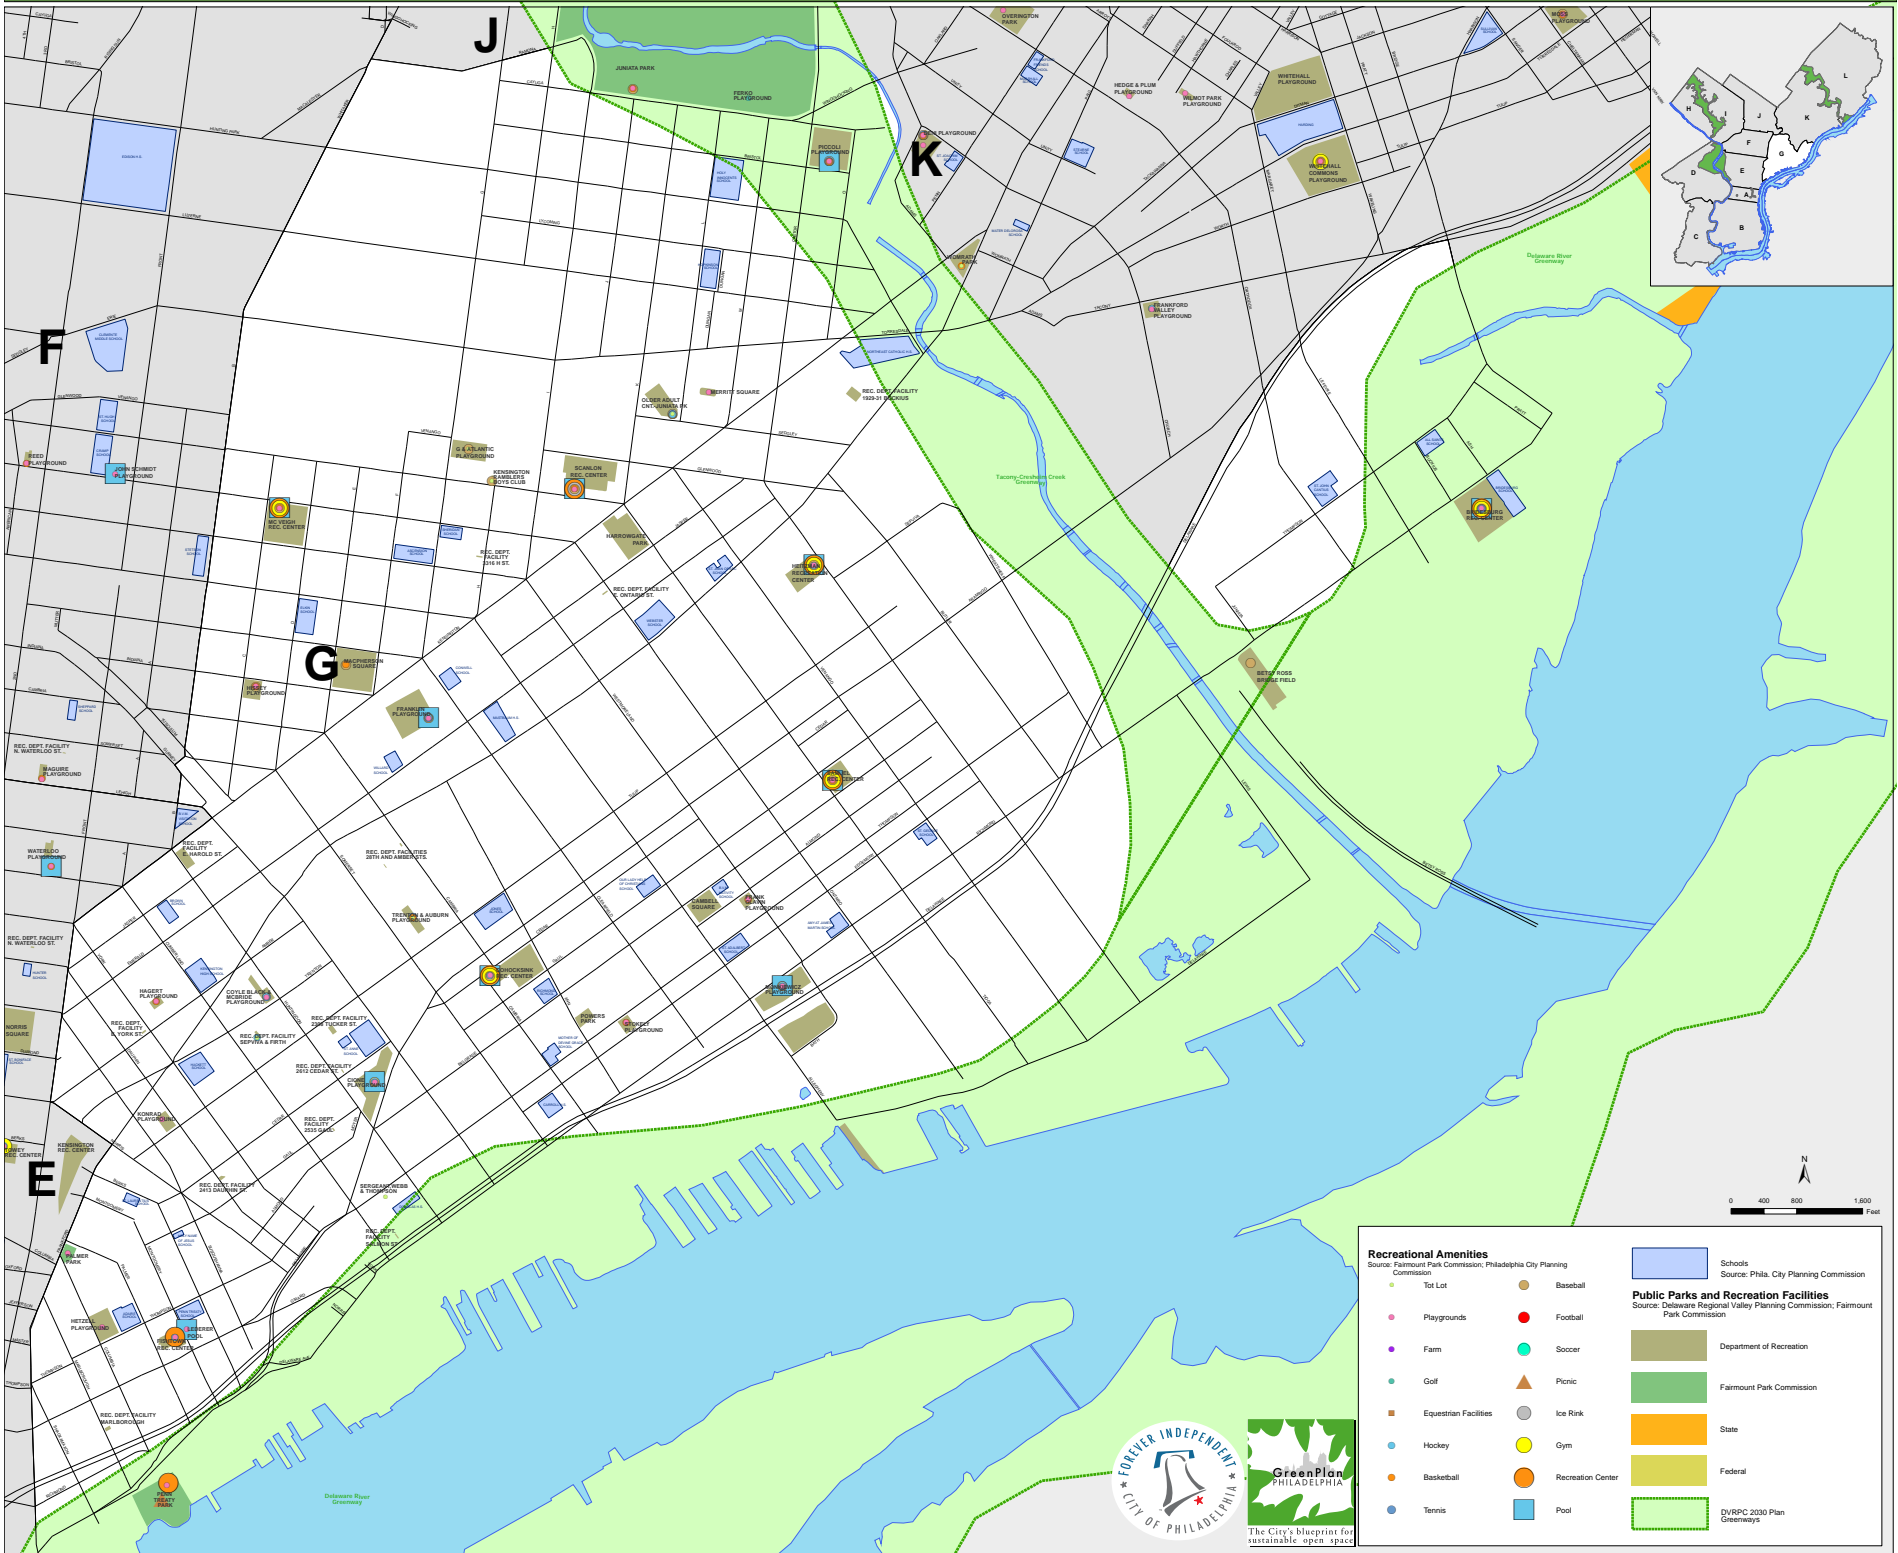

PAS G -- Active Recreation Parks

Recreational Amenities
Source: Fairmount Park Commission; Philadelphia City Planning Commission

- Tot Lot
- Playgrounds
- Farm
- Golf
- Equestrian Facilities
- Hockey
- Basketball
- Tennis
- Baseball
- Football
- Soccer
- Picnic
- Ice Rink
- Gym
- Recreation Center
- Pool

Public Parks and Recreation Facilities
Source: Delaware Regional Valley Planning Commission; Fairmount Park Commission

- Schools
- Department of Recreation
- Fairmount Park Commission
- State
- Federal
- DVRPC 2030 Plan Greenways