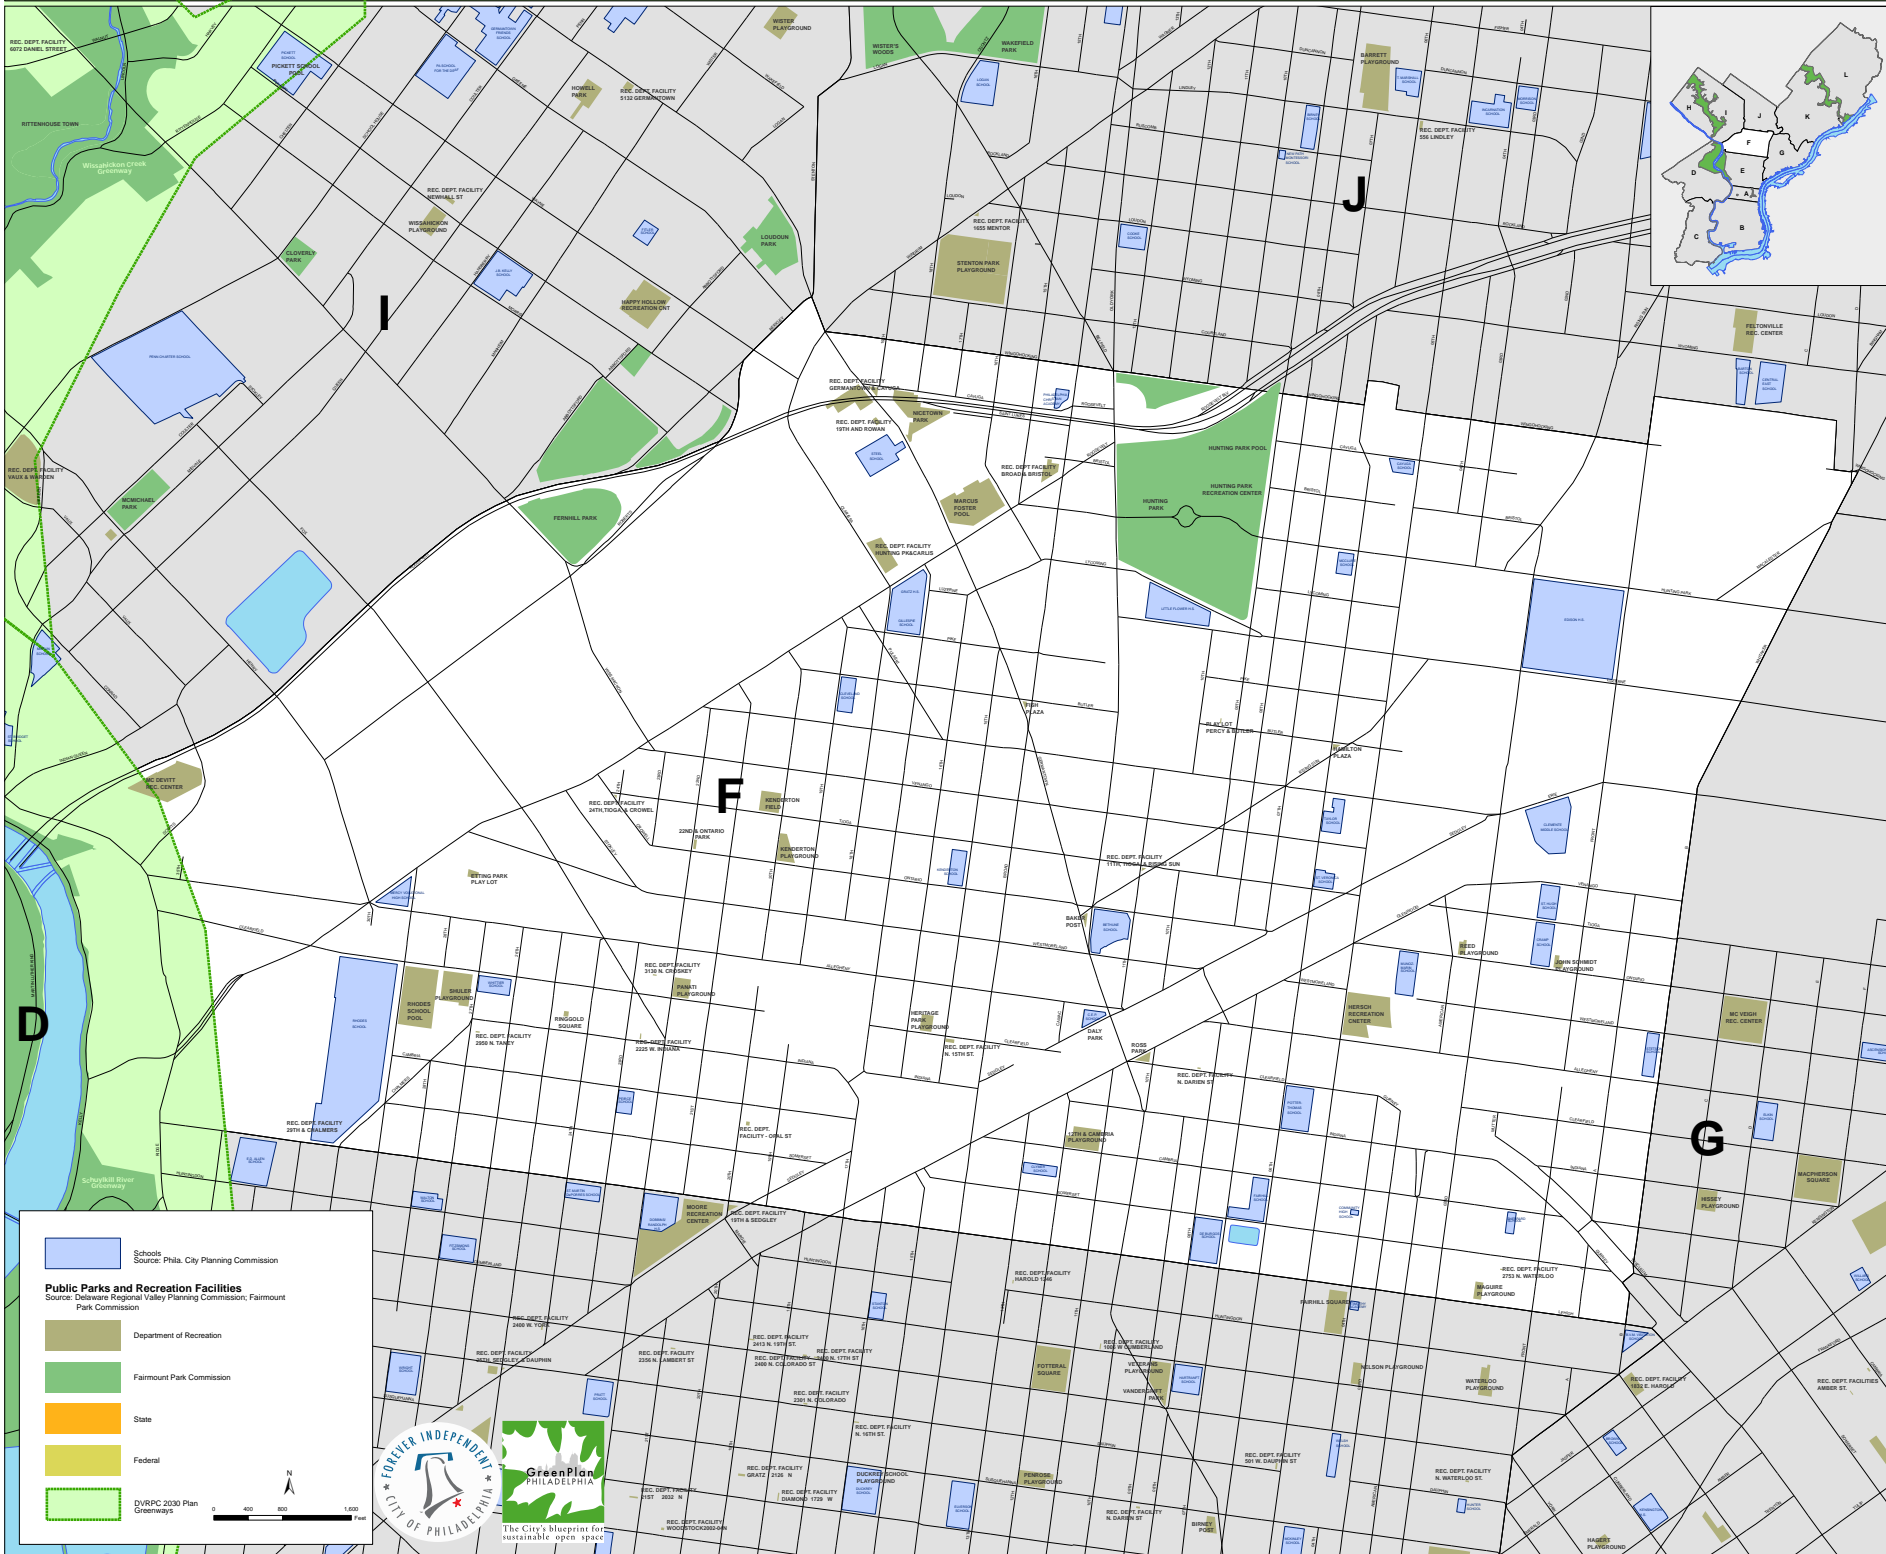

PAS F -- Public Parks and Recreation Facilities

Public Parks and Recreation Facilities
 Source: Delaware Regional Valley Planning Commission; Fairmount Park Commission

- Schools: Phila. City Planning Commission
- Department of Recreation
- Fairmount Park Commission
- State
- Federal
- DVRPC 2030 Plan Greenways

0 400 800 1,600 Feet

FOREVER INDEPENDENT
 CITY OF PHILADELPHIA

GreenPlan
 PHILADELPHIA

The City's blueprint for sustainable open space