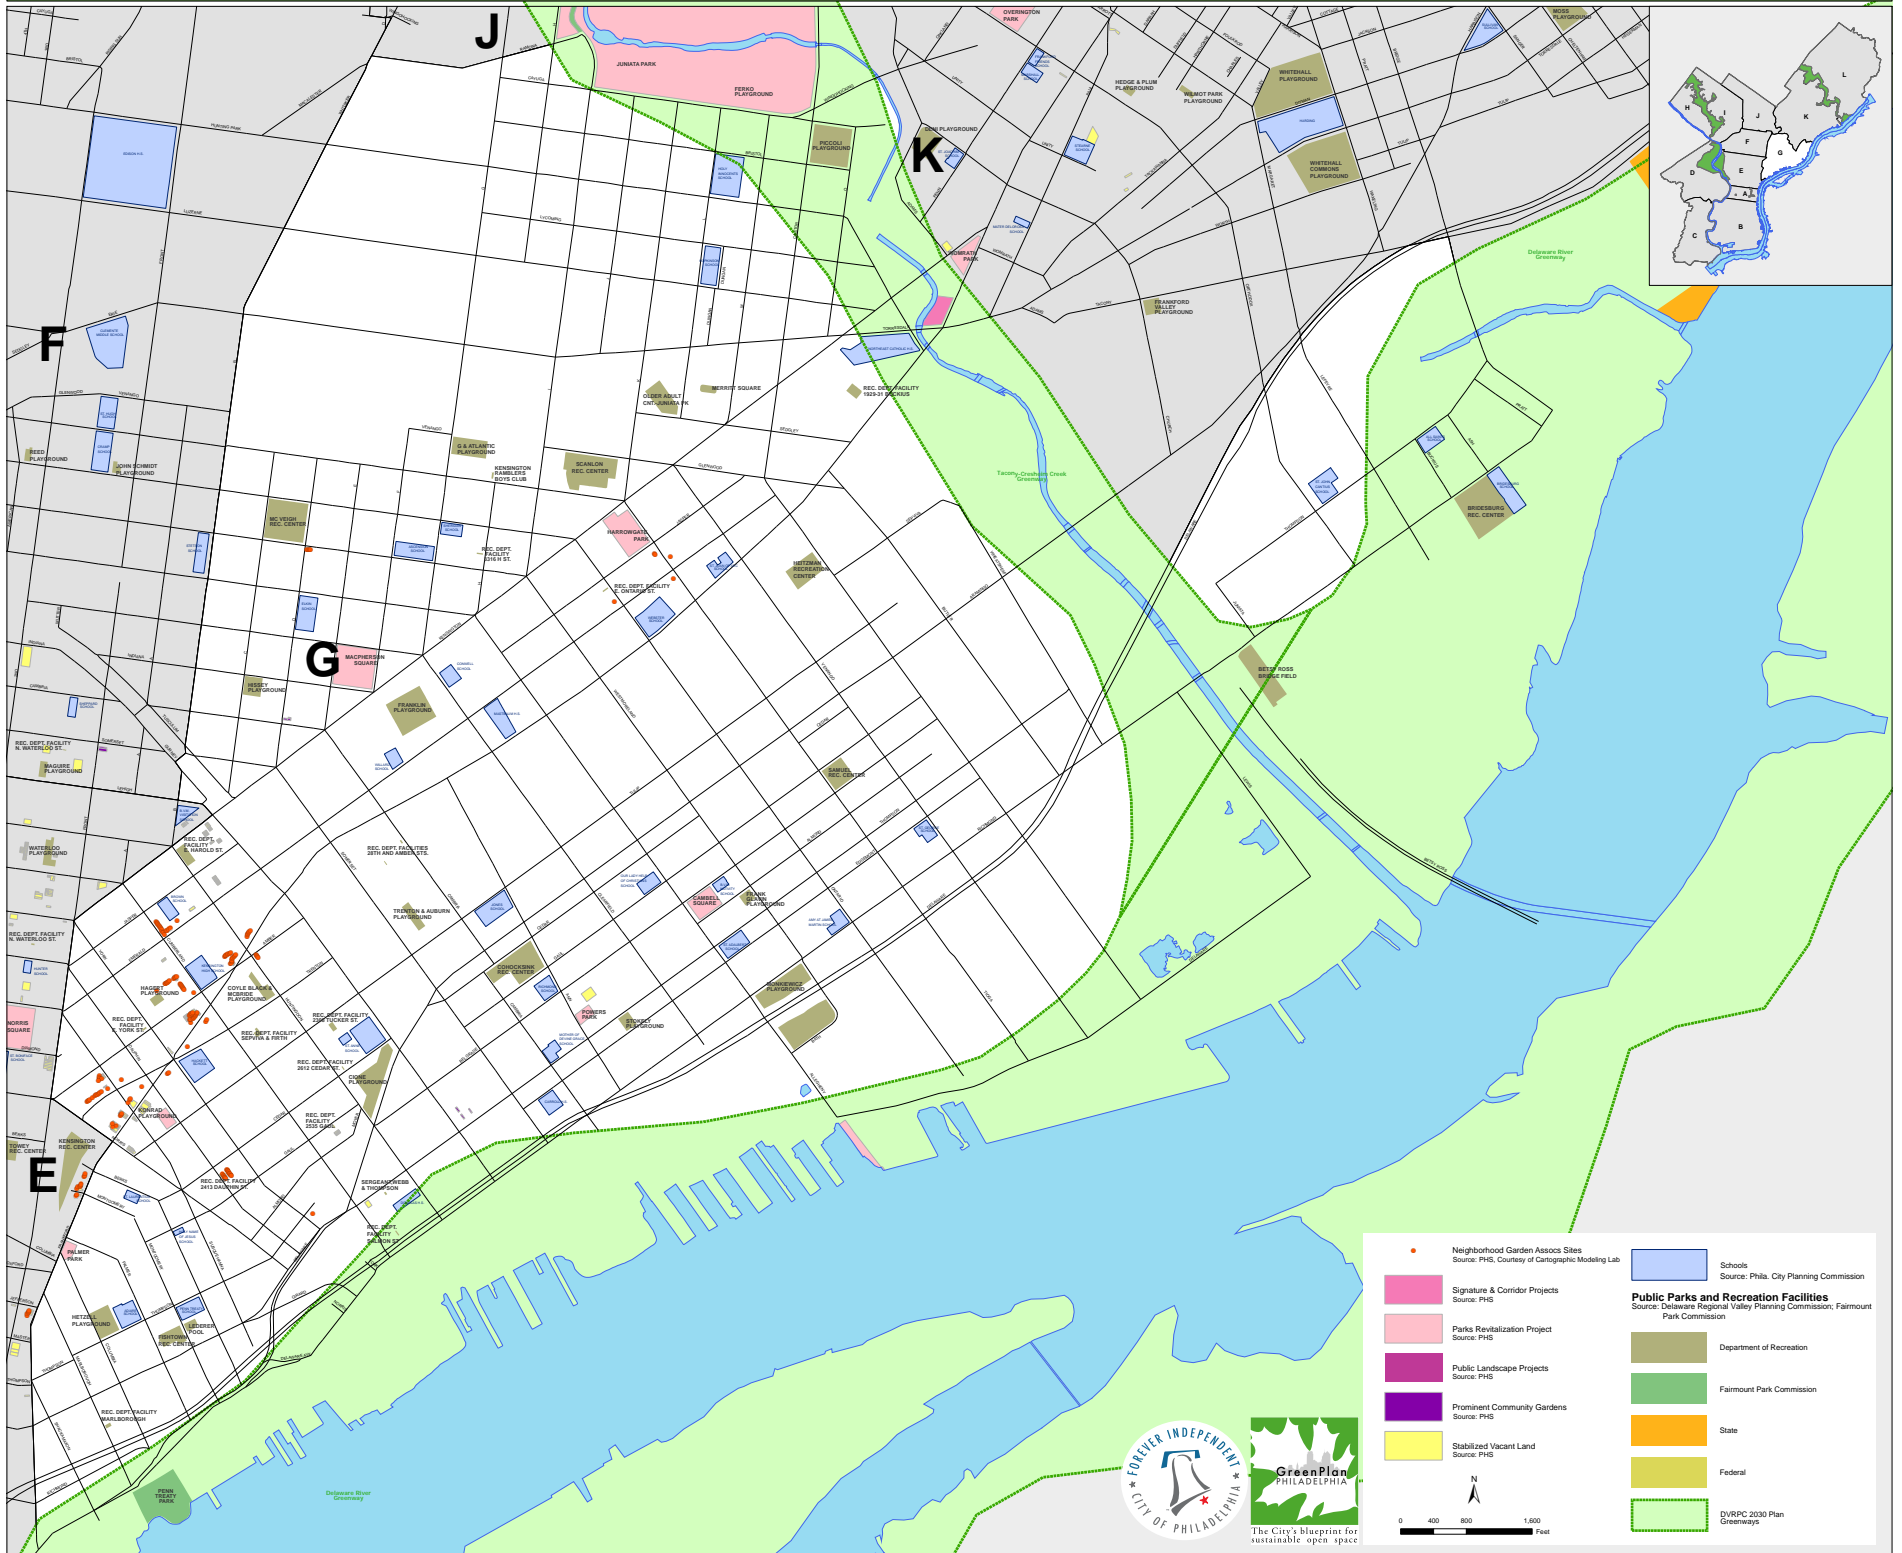

PAS G -- Community Greening Sites

● Neighborhood Garden Assoc. Sites Source: PHS, Courtesy of Cartographic Modeling Lab	 Schools Source: Phila. City Planning Commission
 Signature & Corridor Projects Source: PHS	Public Parks and Recreation Facilities Source: Delaware Regional Valley Planning Commission; Fairmount Park Commission
 Parks Revitalization Project Source: PHS	 Department of Recreation
 Public Landscape Projects Source: PHS	 Fairmount Park Commission
 Prominent Community Gardens Source: PHS	 State
 Stabilized Vacant Land Source: PHS	 Federal
	 DVRPC 2030 Plan Greenways