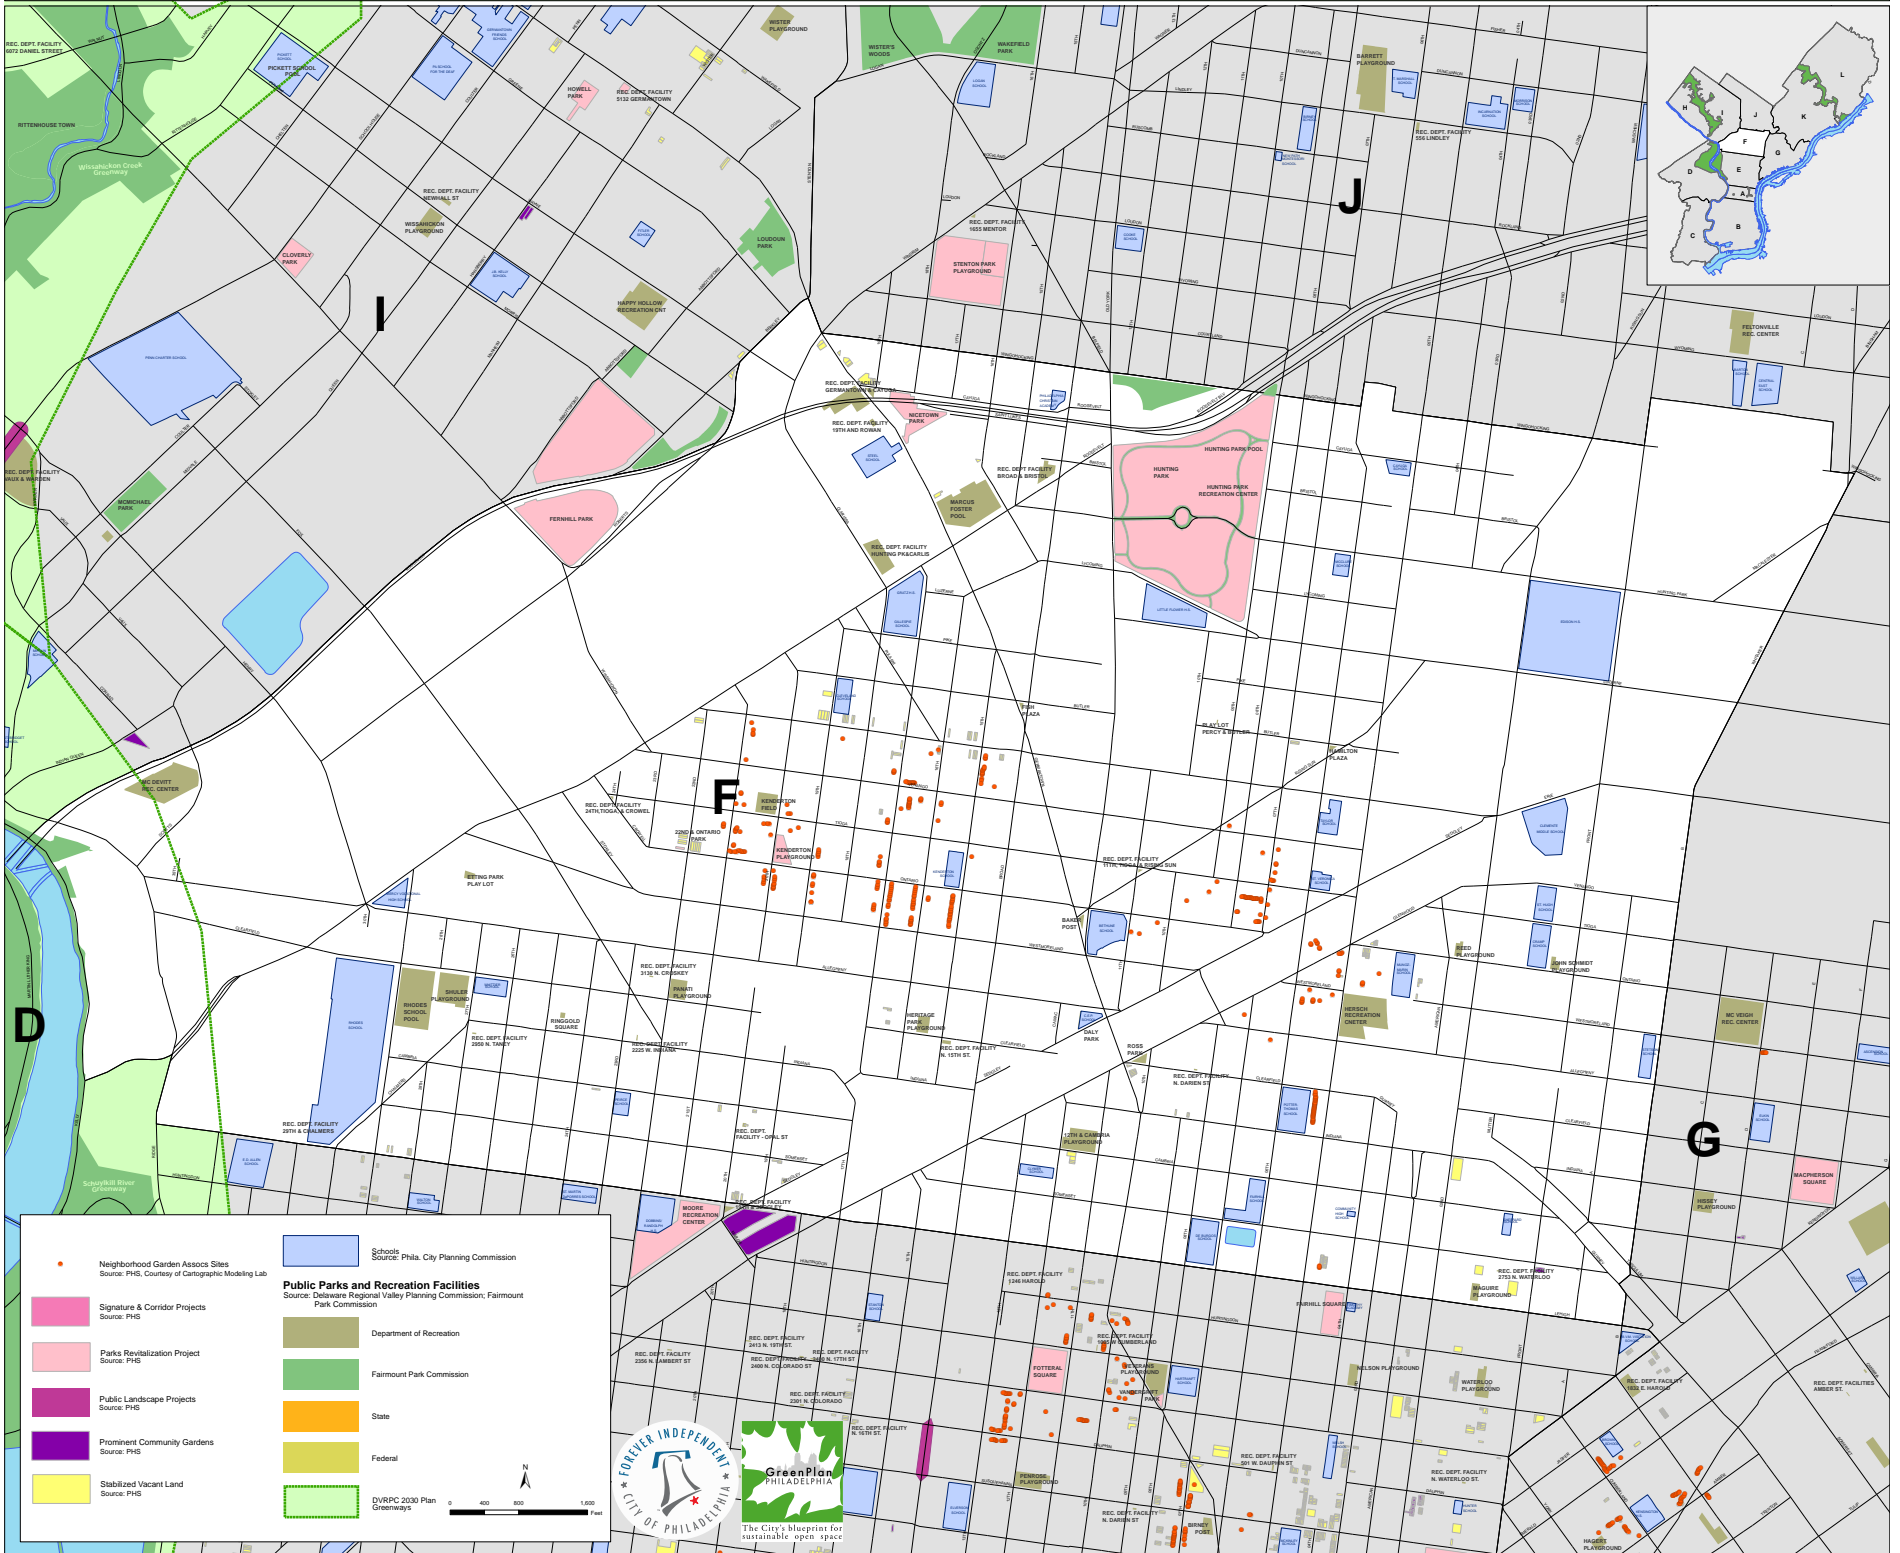

PAS F -- Community Greening Sites

	Neighborhood Garden Assoc. Sites Source: PHS, Courtesy of Cartographic Modeling Lab		Schools: Phla. City Planning Commission
	Signature & Corridor Projects Source: PHS		Public Parks and Recreation Facilities Source: Delaware Regional Valley Planning Commission; Fairmount Park Commission
	Parks Revitalization Project Source: PHS		Department of Recreation
	Public Landscape Projects Source: PHS		Fairmount Park Commission
	Prominent Community Gardens Source: PHS		State
	Stabilized Vacant Land Source: PHS		Federal
			DVRPC 2030 Plan Greenways